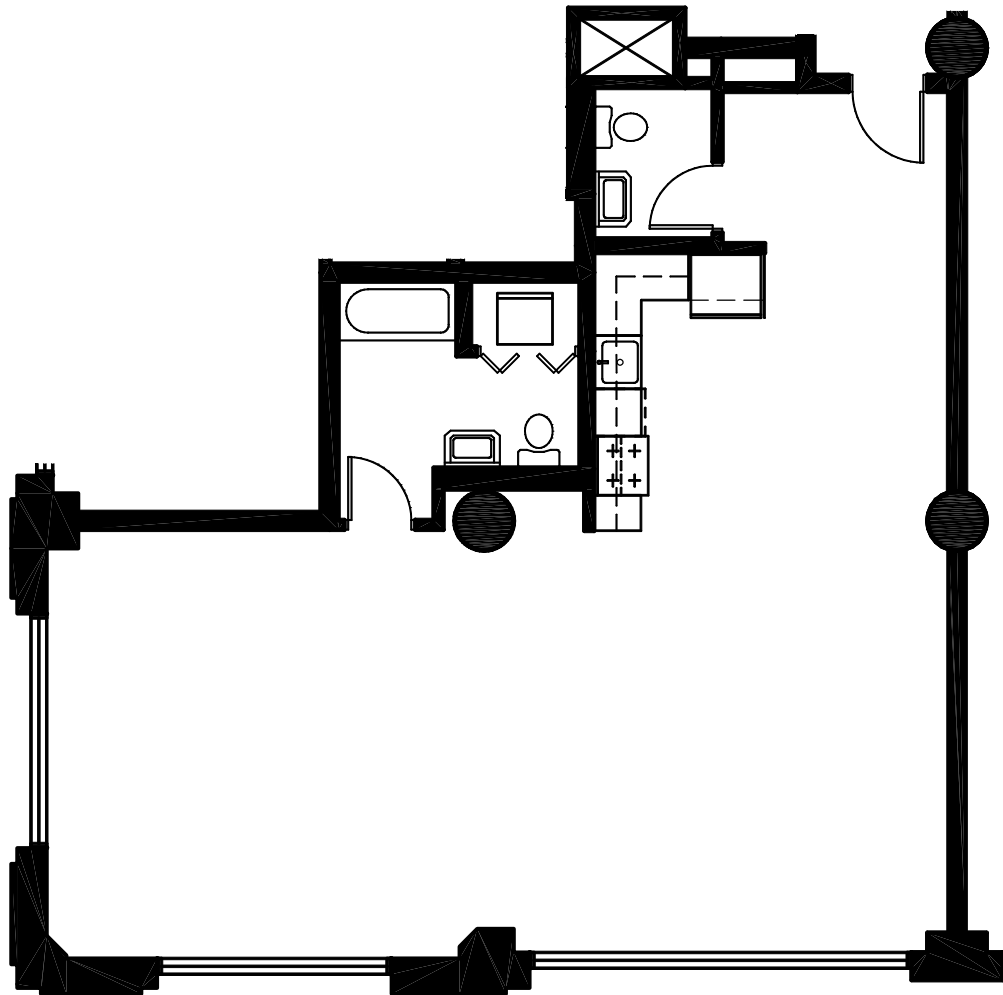

Corner Unit Floor Plan

The Avenue Lofts
1001 NW 14th Avenue
Portland, Oregon • 97209
phone: 503.223.2255
fax: 503.224.2255
www.theavenuelofts.com