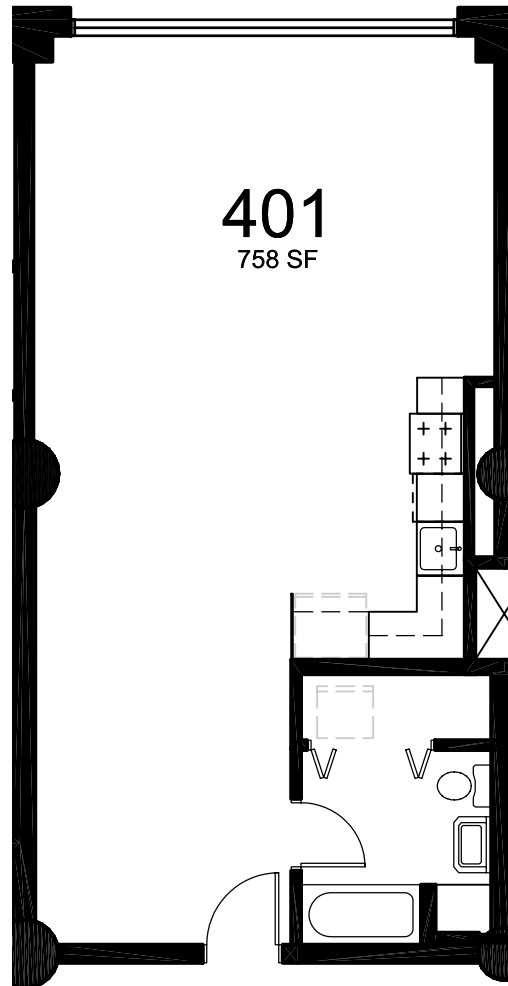

Typical Unit #401

Fourth Floor

Attention: Square footages approximate.
Plan subject to change without notice.
Marketed by Pearl Real Estate, LLC.

The Avenue Lofts
1001 NW 14th Avenue
Portland, Oregon • 97209
phone: 503.223.2255
fax: 503.224.2255
www.theavenuelofts.com