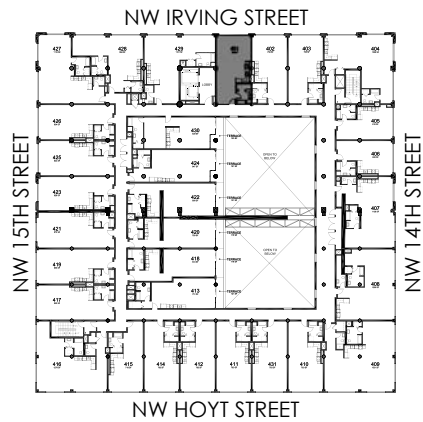

Typical Unit #401

Fourth Floor

Attention: Square footages approximate.
Plan subject to change without notice.
Marketed by Pearl Real Estate, LLC.

The Avenue Lofts
1001 NW 14th Avenue
Portland, Oregon • 97209
phone: 503.223.2255
fax: 503.224.2255
www.theavenuelofts.com